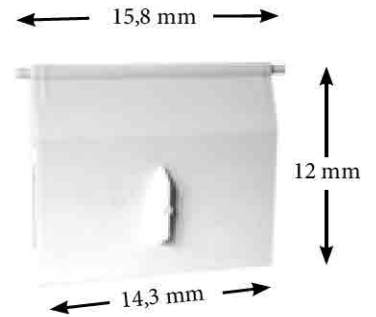

ACCESORIOS
REPUESTOS

Ref. 9210
Cuerpo skimmer.
(Boca-14,8 x 14,1 cm.)
Body skimmer.
Corps du skimmer

Ref. 4863
Skimmer completo: Cestillo, compuerta, racor, adaptador para barredera, abrazaderas, boquilla de impulsión.
Dimensiones de boca 14,8 x 14,1 cm.
Full skimmer: Skimmer's basket, floater (door), hose's racor and adapter to connect the hose and return fitting.
Skimmer complet: Panier, porte, raccord de tuyau, adaptateur balayeuse et buse de refoulement.

Ref. 4734
Boquilla de impulsión.
Return fitting.
Buse de refoulement.

Ref. 4732
Racor blanco.
White fitting.
Raccord blanc.

Ref. 9202
Marco.
Framework.
Cadre.

Ref. 4754
Gomas Skimmer.
Skimmer's rubber gaskets.
Joint d'étanchéité skimmer.

Ref. 4742 - x5
Embellecedor curvo.
Curved hub cap.
Enjoliveur courbé.

Ref. 4741 - x2
Embellecedor recto.
Straight hub cap.
Enjoliveur droit.

Ref. 4729
Racor negro Ø32/38 mm.
Black fitting Ø32/38 mm.
Raccord noir Ø32/38 mm.