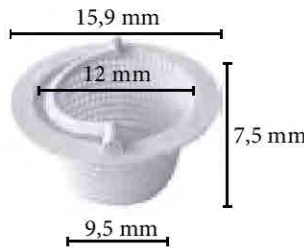

Ref. 4733
Adaptador barredera.
Adapter to conest bottom.
Adaptateur balayeuse.

Ref. 4728
Cestillo.
Basquet.
Panier.

Ref. 4767
Conector doble Ø32/38 mm.
Double connector Ø32/38 mm.
Double connecteur Ø32/38 mm.

Ref. 4739 (x2)
Abrazaderas metálicas.
Metal clamps.
Colliers de serrage métalliques.