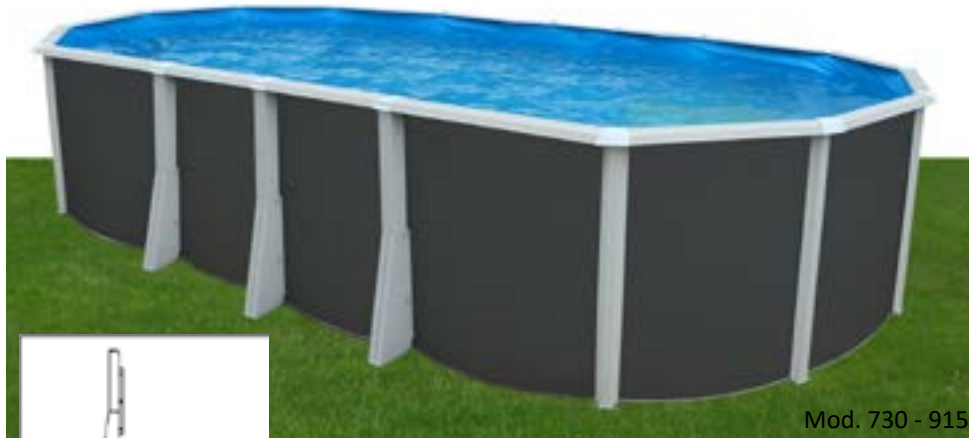

SERIE ANTRACITA IBIZA

- Altura 132 cm
- Piscina con contrafuertes enterrados
- Acero color antracita
- Liner overlap
- Filtro de arena

- 132 cm height
- Pool with buried buttress
- Anthracite steel
- Overlap Liner
- Sand filter

- Hauteur 132 cm
- Piscine avec contreforts enterrés
- Acier anthracite
- Liner overlap
- Filtre à sable