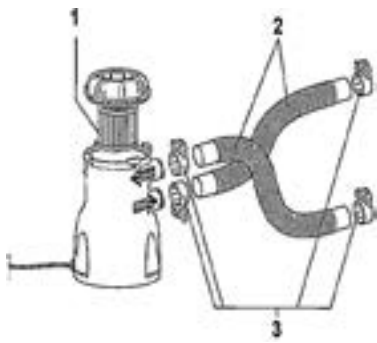

#	Ref.	DESCRIPCIÓN-Filtro de cartucho (ref.4727)
1	8714	Cartucho 2 m³/h (10,7 x 9,4 cm.)
2	9335	Manguera Ø32 - L 2,20 m.
3	4793	Abrazadera metálicas x2

Ref.8714
Ø10,7 x 9,4 cm
Cartucho
Cartridge
Cartouche

Ref.8711
Ø11 x 20,5 cm
Cartucho
Cartridge
Cartouche

Ref.8713
Ø11 x 20,5 cm
Cartucho
Cartridge
Cartouche