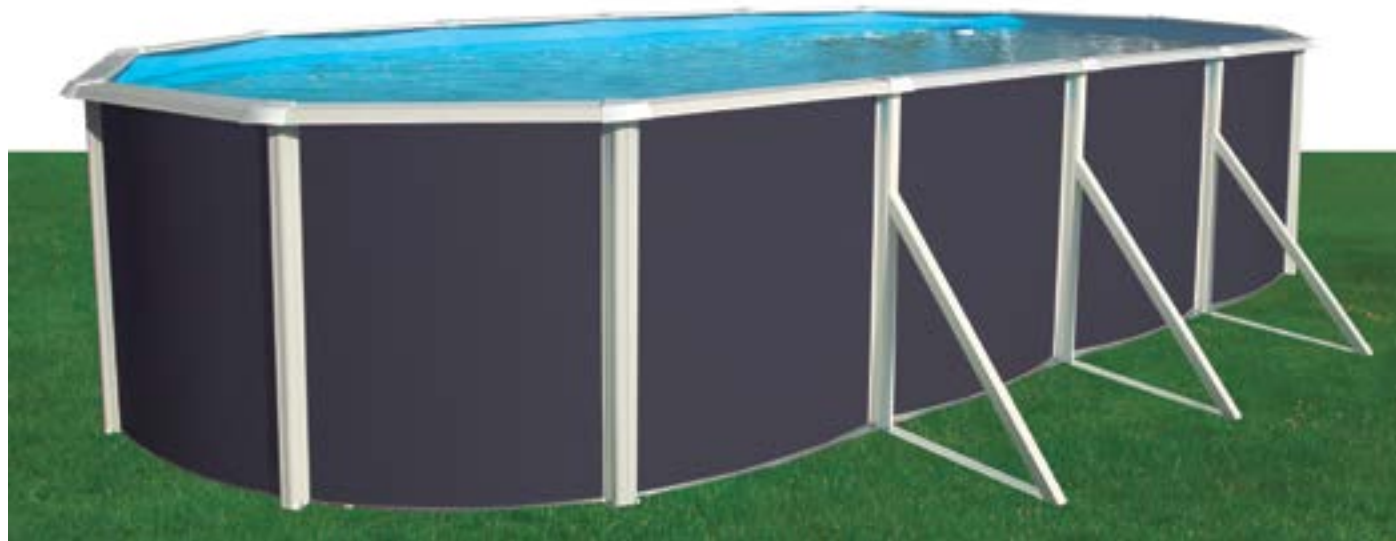

- Altura 120cm
- Acero color antracita
- Liner overlap
- Filtro de arena

- 120cm height
- Anthracite steel
- Overlap Liner
- Sand filter

- Hauteur 120cm
- Acier anthracite
- Liner overlap
- Filtre à sable